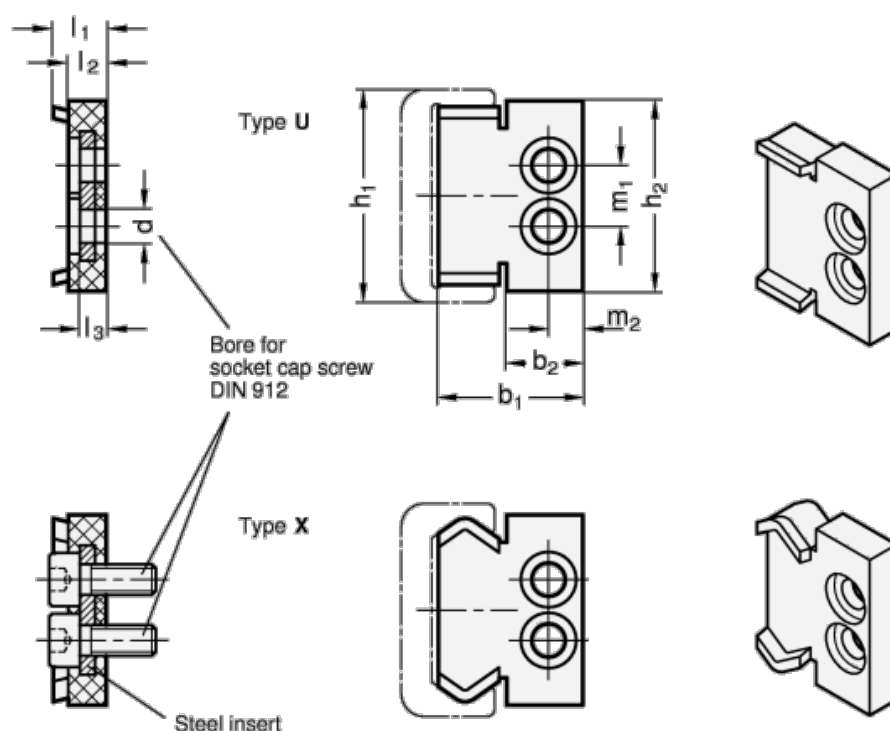

Article number: 20242835X

Description: E+G kompakt endestykke GN 2428-35-X

## Measures

$b_1$	= 25.5	$m_2$	= 5.5
$d$	= M4	Weight in (g)	= 10
$h_1$	= 35		
$h_2$	= 32		
$L_1$	= 7		
$L_2$	= 5		
$L_3$ max.	= 3.5		
$m_1$	= 10		